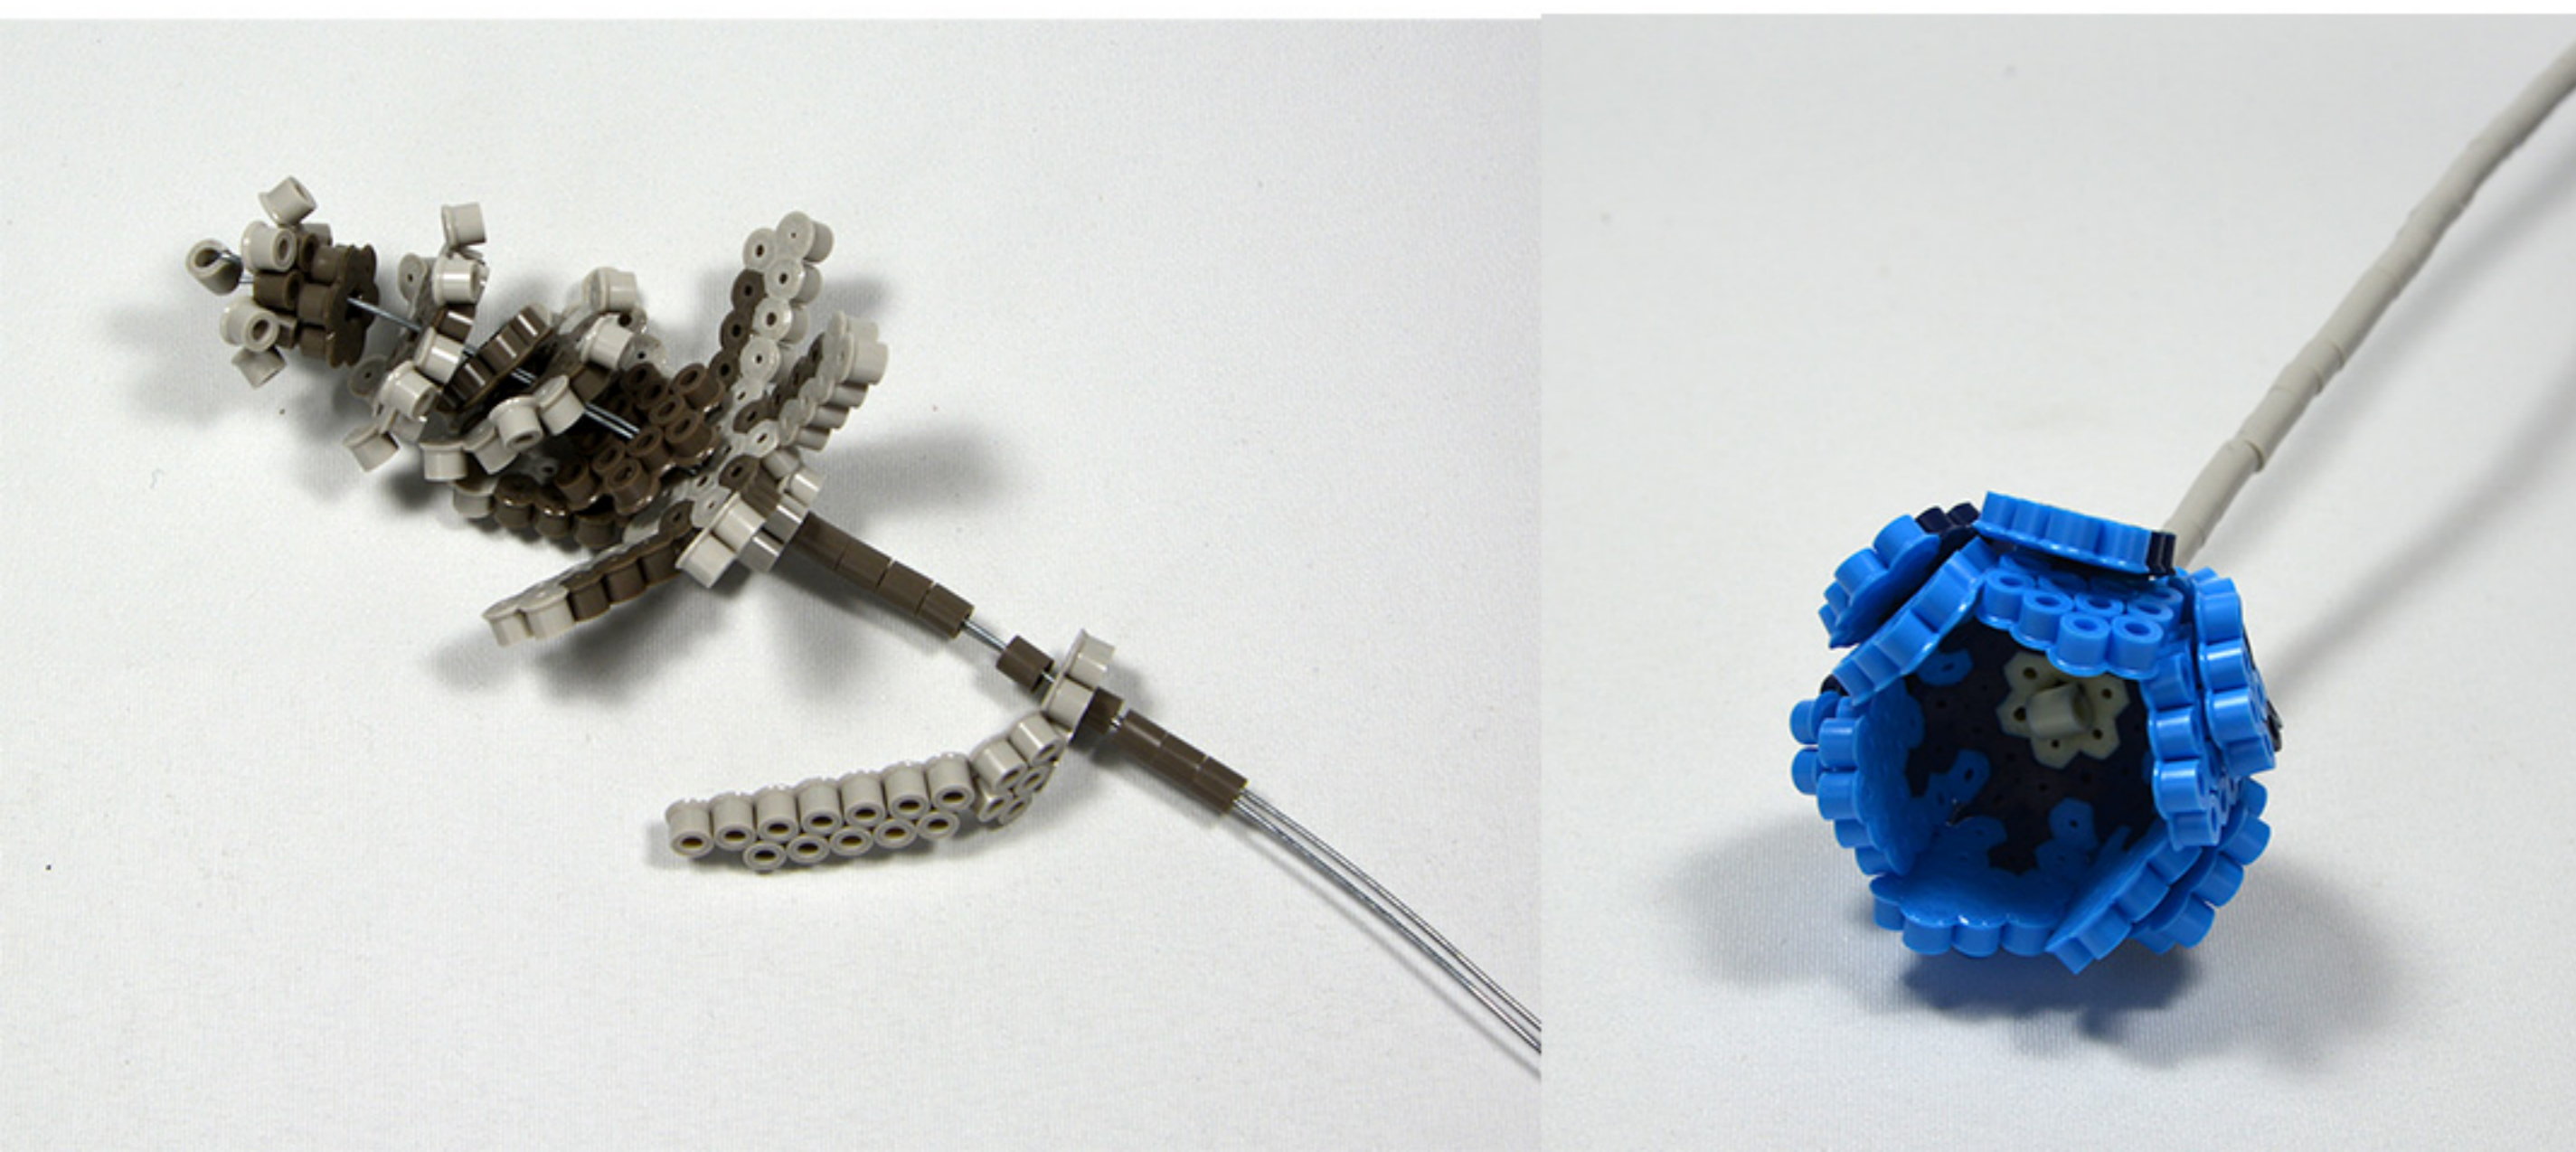

276

**Beads colours**

117 - 305 pcs.  
118 - 90 pcs.

**Beads colours**

02 - 51 pcs.  
44 - 78 pcs.  
117 - 173 pcs.  
118 - 303 pcs.

Flower stalk: steel wire Ø 0,9 mm

276

**Beads colours**

109 - 150 pcs.  
117 - 159 pcs.

**Beads colours**

02 - 7 pcs.  
109 - 45 pcs.  
116 - 96 pcs.  
119 - 132 pcs.

9413

207-assortment AW25

Flower stalk: steel wire Ø 0,9 mm