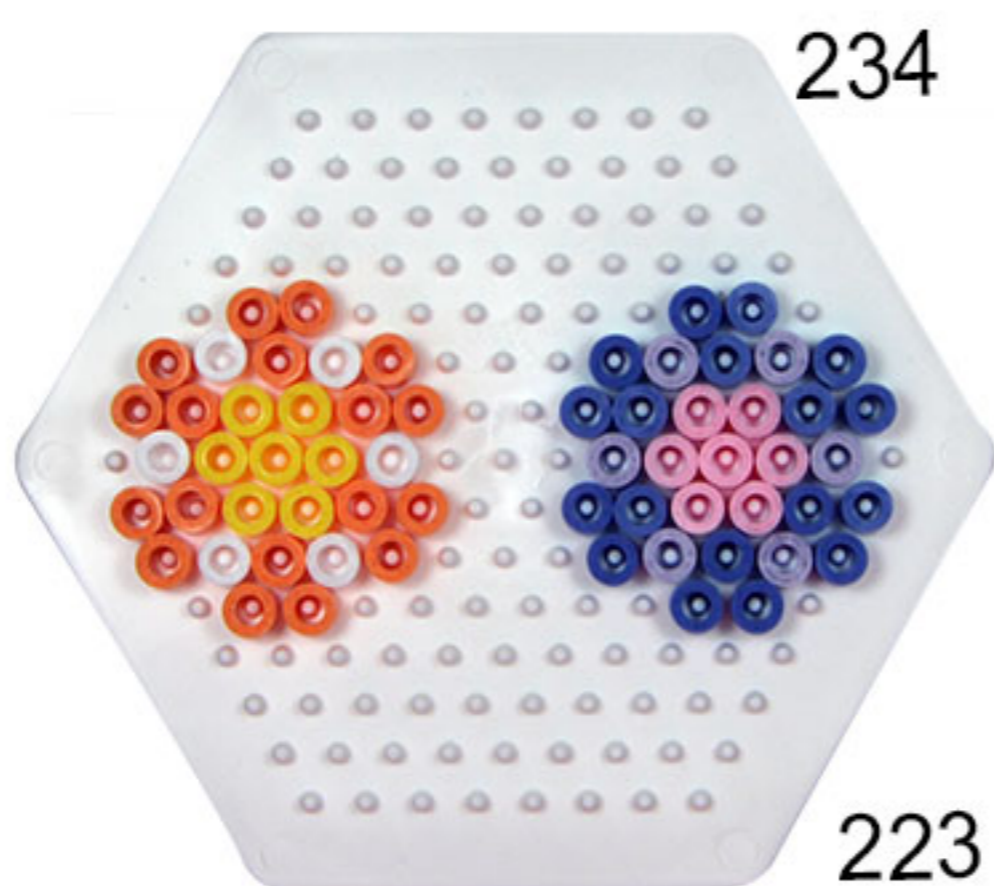

316

Bead colours

- | | |
|----------------|----------------|
| Purple | Orange |
| 95 - 42 pcs. | 01 - 42 pcs. |
| 106 - 108 pcs. | 103 - 108 pcs. |
| 107 - 133 pcs. | 105 - 133 pcs. |

Bead colours

- | | |
|---------------|---------------|
| Orange | Purple |
| 01 - 54 pcs. | 01 - 26 pcs. |
| 70 - 26 pcs. | 95 - 54 pcs. |
| 71 - 2 pcs. | 71 - 2 pcs. |
| 103 - 66 pcs. | 106 - 66 pcs. |
| 105 - 72 pcs. | 107 - 72 pcs. |

Bead colours

- | |
|---------------|
| 01 - 576 pcs. |
| 70 - 100 pcs. |
| 95 - 54 pcs. |
| 103 - 54 pcs. |

234

223

Bead colours

- | | |
|---------------|---------------|
| Orange | Purple |
| 01 - 6 pcs. | 95 - 7 pcs. |
| 103 - 7 pcs. | 106 - 6 pcs. |
| 105 - 18 pcs. | 107 - 18 pcs. |

234 x 6

Bead colours

107 - 1244 pcs.