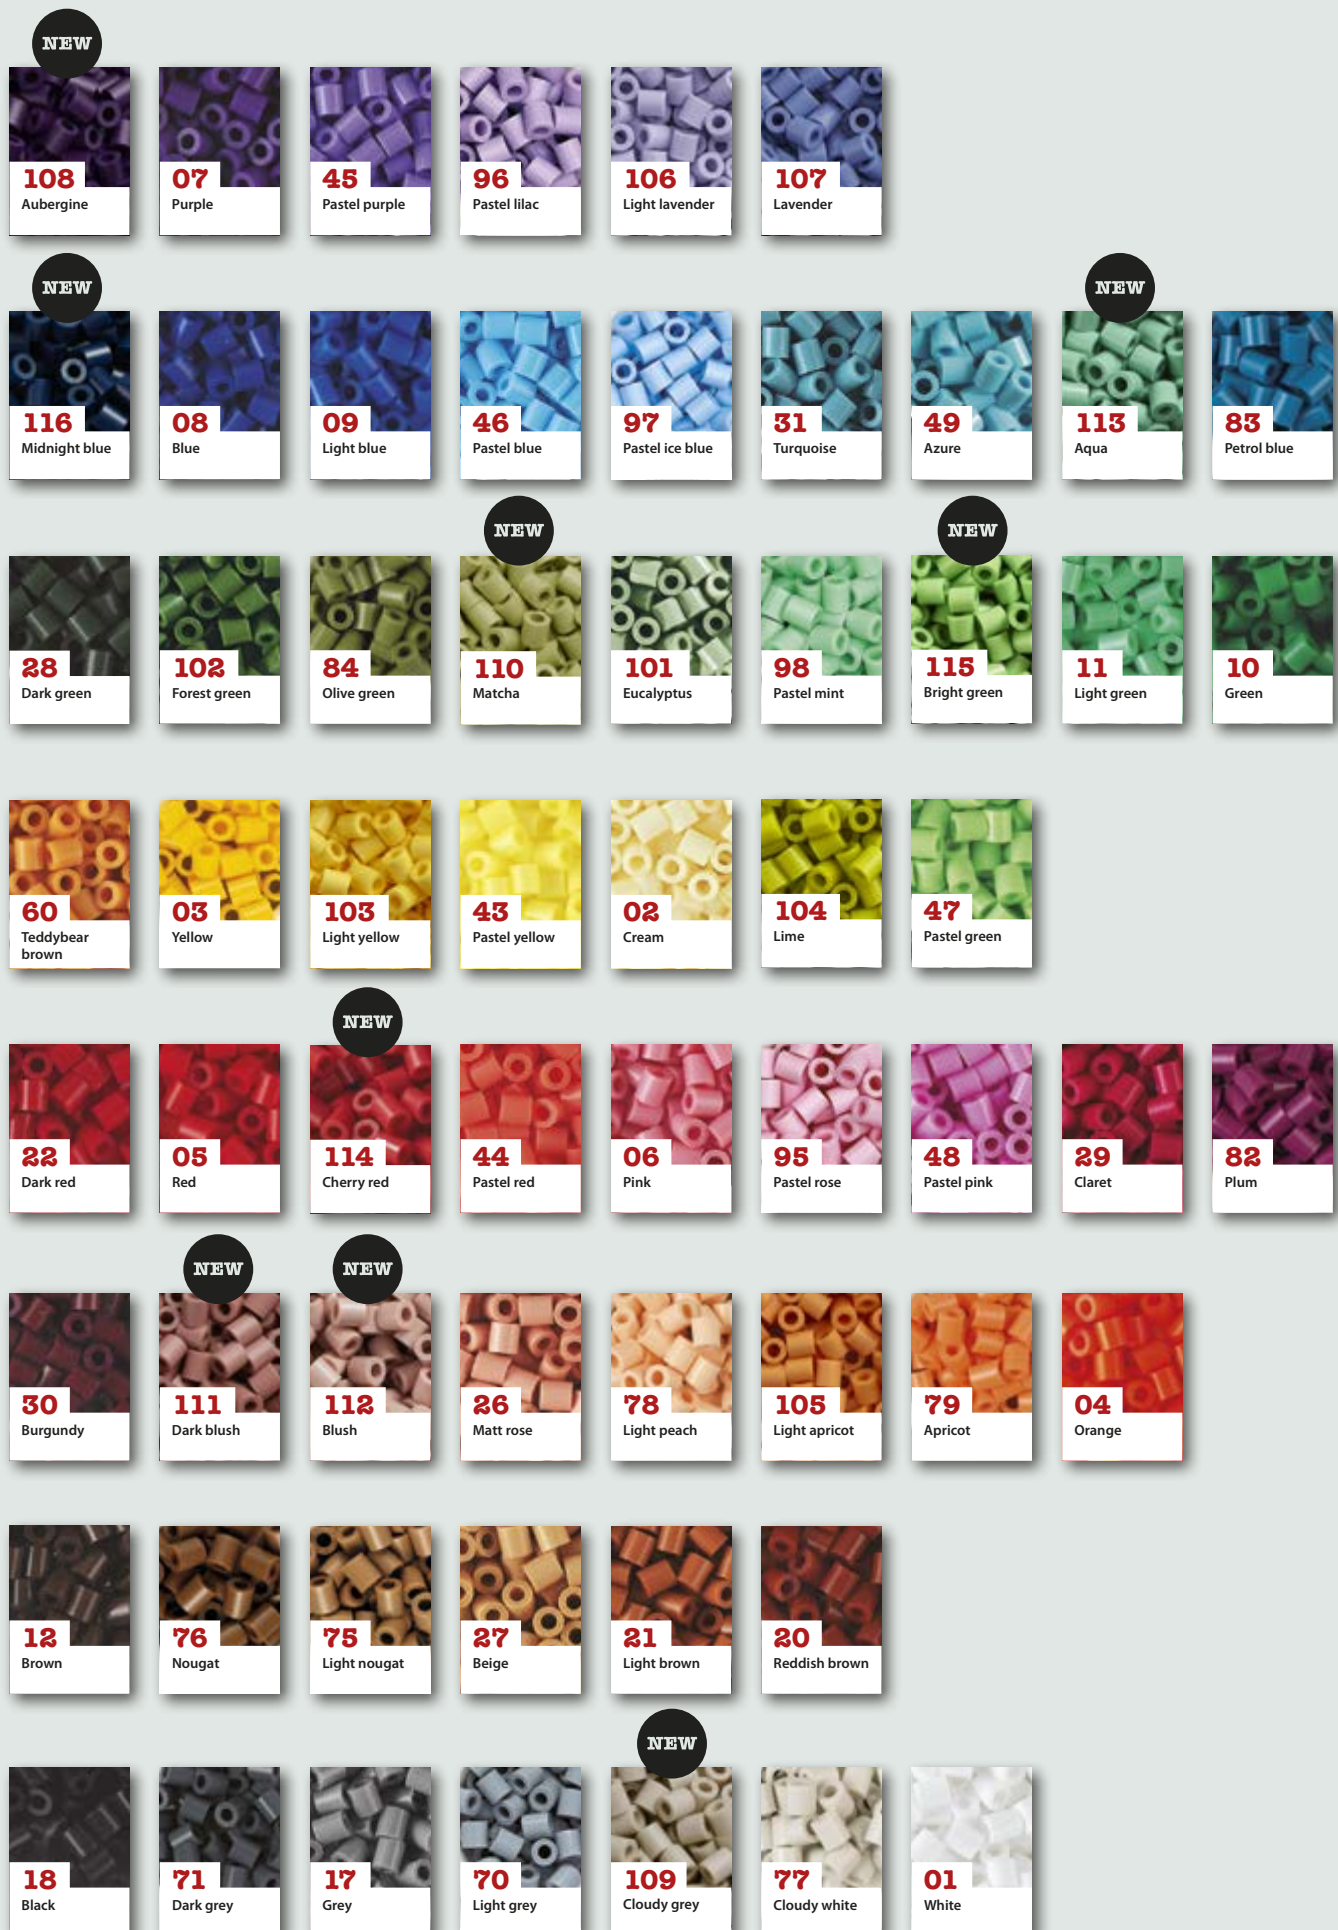

Colour palette

Solid

Translucent

Glow-in-the-dark

Shine

Neon

Mix

Mix - Striped beads