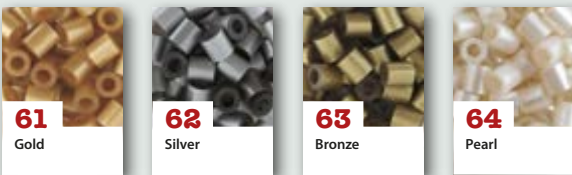

Colour palette

Solid

Translucent

Glow-in-the-dark

Shine

Neon

Mix

Mix - Striped beads